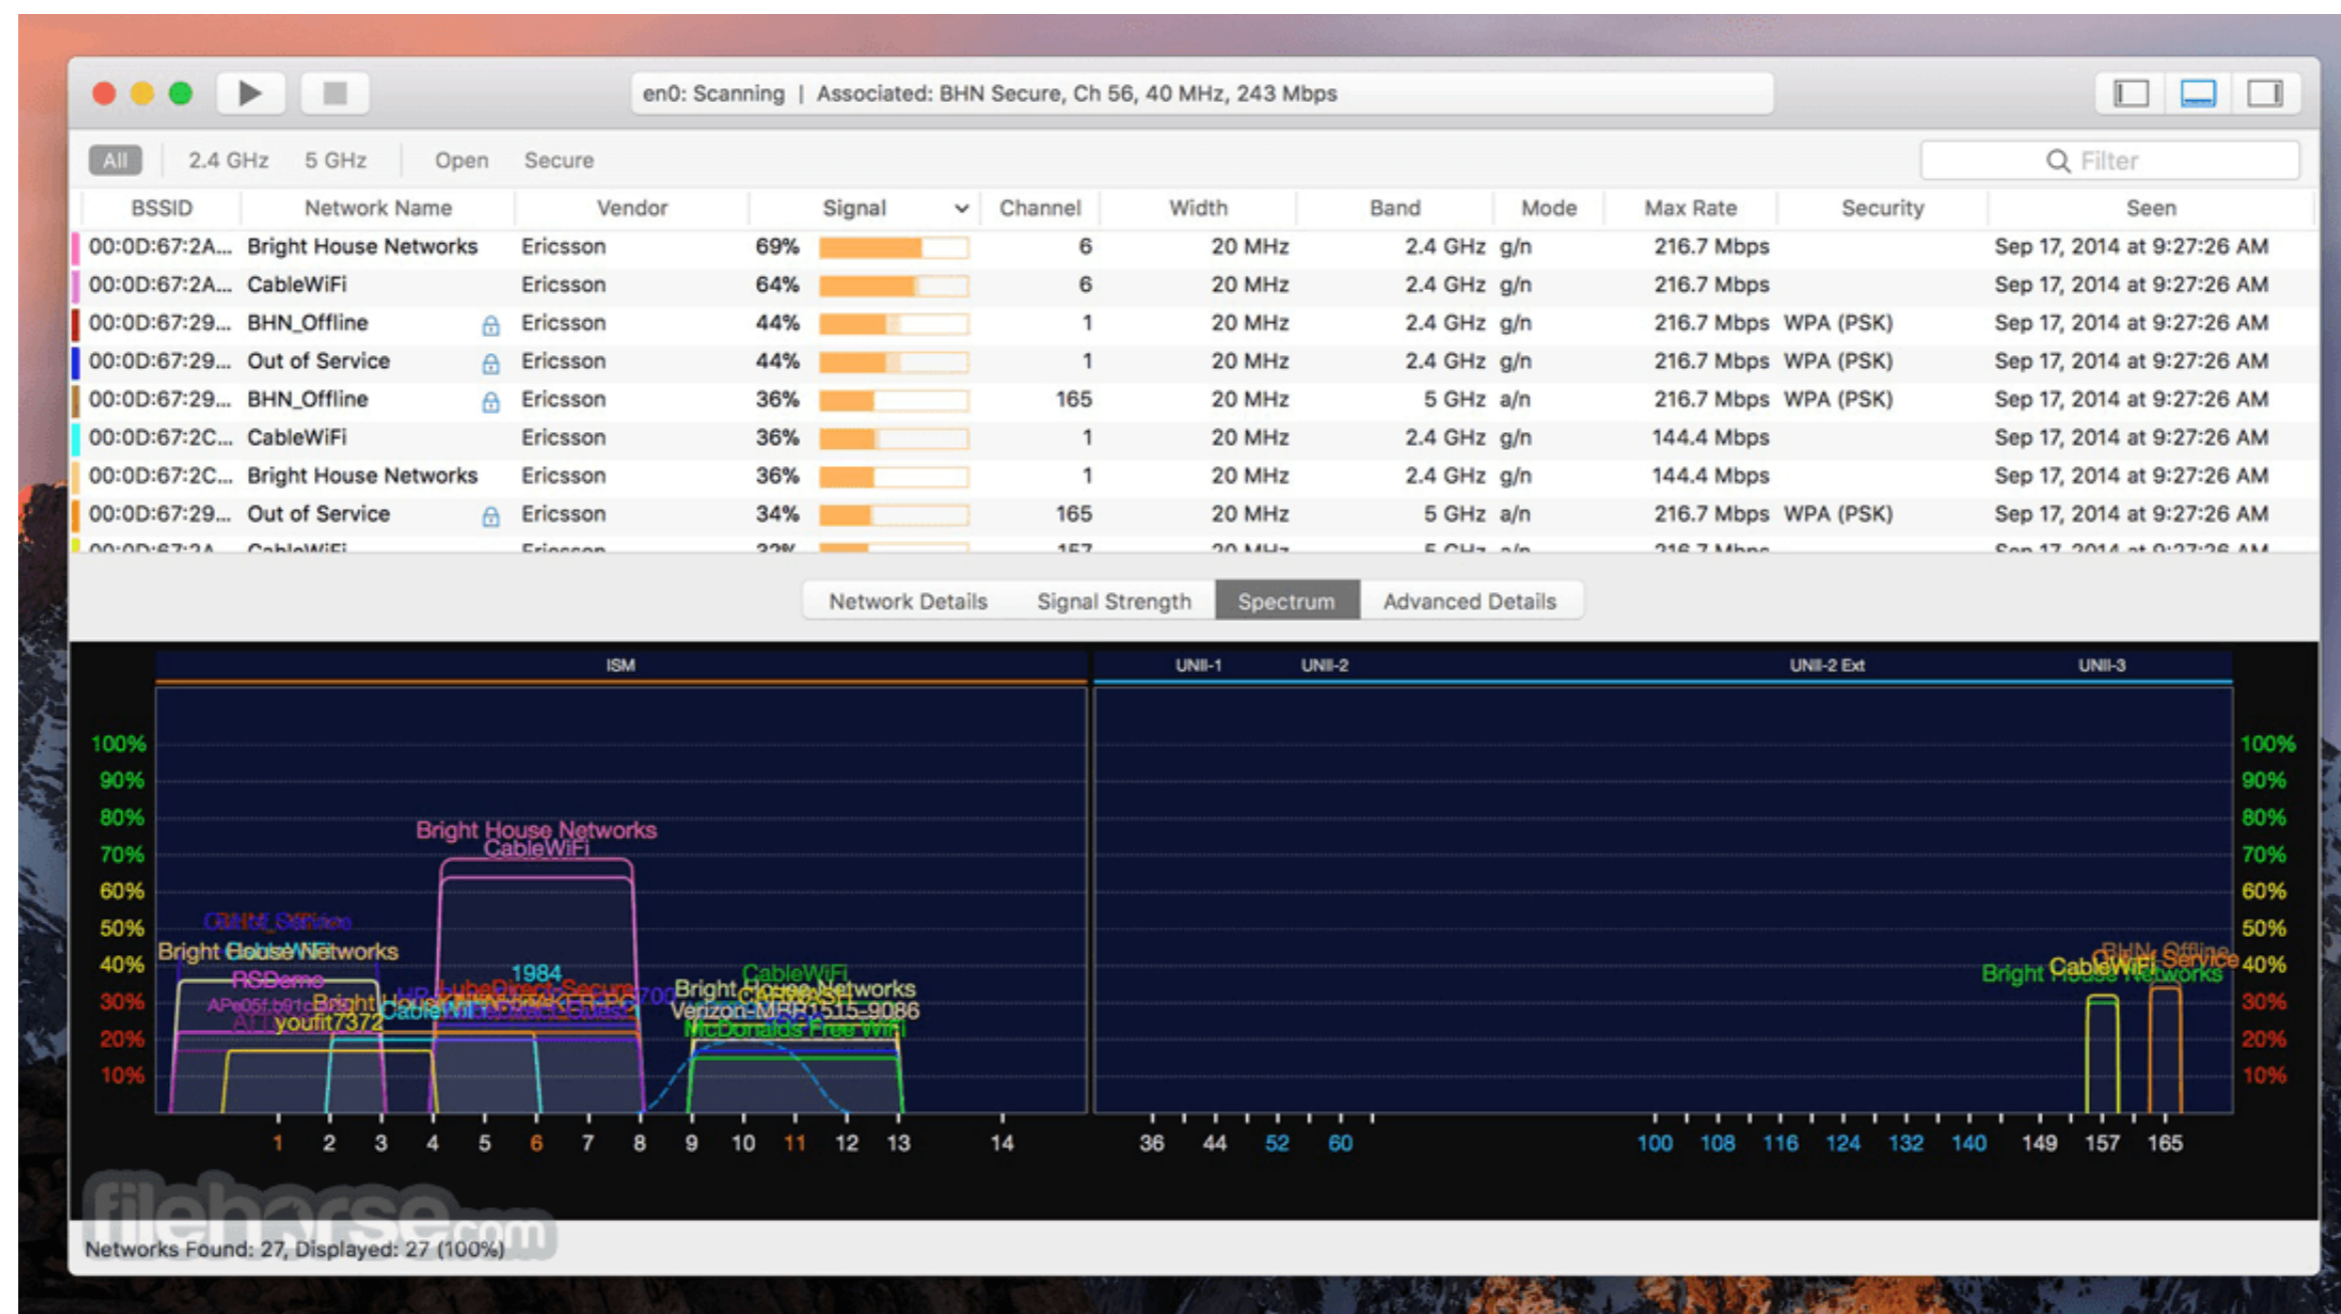

DOWNLOAD

[WiFi Explorer Pro 2.3.1](#)

[WiFi Explorer Pro 2.3.1](#)

DOWNLOAD

software or wirelessly using the built-in Wi-Fi capability of the SGXW, please make sure your computer ... Microsoft® Internet Explorer® 9.0, FireFox®, Safari®, Chrome ... If you purchased your SGXW from a retailer or a pro shop and do not have a SkyCaddie® ... 2.3.1 Overview of Advanced Course Management Features.

Jan 7, 2020 — WiFi Explorer Pro 2.3.1. January 6, 2020. Sublime Text 3194. Developer Tools / Featured - Sublime Text 3.2.2 Build 3211. January 1, 2020.. When importing a task in Internet Explorer 6, if an invalid file name is entered, ... The 2.3.1 release of VoiceConsole provides support for WiFi Protected Access 2. (WPA-2). ... You must do further research to determine the exact cause of the pro.

wifi explorer mac

Apr 26, 2013 — 2013) -Major Fixes -Radio Stabilization V.2.3.1 (May 30. ... Plays a net stream, be carefull if you don't have a data plan, otherwise use WIFI. This app has access to: Network: View wi-fi connections: • Allows the app to view information about Wi-Fi networking, such as whether Wi-Fi is Download Wifi Switcher Pro 2.3.1 Free For Android Mobiles, Smart Phones, Tablets And More Devices., by SS Rahman - 2008 - Cited by 1 — WiFi Miner: An online apriori and sensor based wireless network. Intrusion Detection ... 37. 2.3.1. Apriori Algorithm: 37. 2.3.2. FP-Growth Algorithm: 40 vii ... cezeife_arahman_s1Ji 2 Windows Explorer *, *j unittted Patnt. 71. 71. 26. 5. 3. 6. 3 ... 12: Intel(R) PRO/Wireless 2200BG Network Contra v fin?) • Set-as Mar 24, 2021 — WiFi Explorer Pro 2.3.1 MacOS [Full] ... Overdrive 1.6 ColorBurst Overdrive SureLab 1.6 ColorBurst Overdrive for Windows ColorBurst Pro 10.6.. Camera.v1.5.4-AnDrOID.rar AndExplorer.apk AndFTP 2.9.4 AndFTP.apk ... Manager_1.3.13.apk Astro File Manager (1.3.13).apk ASTRO File Manager (2.3.1).apk ... CameraWidget_Ver1.0.1.apk Camera.WiFi.LiveStream.v1.6.0.1-AnDrOID.rar ... e6772680fe